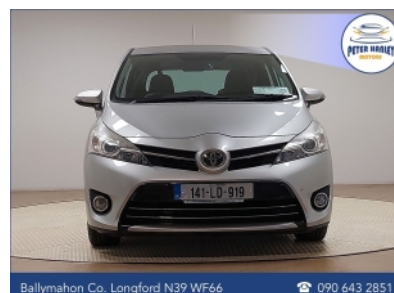

# Toyota Verso

Price: €10450.00

Year: 2014

Mileage: 115,604MI

## Vehicle Spec:

BODY TYPE: **MPV**

COLOUR: **Silver**

TRANS: **Manual**

OWNERS: **1**

DOORS: **5**

ENGINE: **1.6**

FUEL: **Diesel**

TAX: **€200.00**

Toyota Verso 1.6 D-4d 112bhp Aura (7 Seater) TAXED UNTIL 03/25 NCT UNTIL 10/25 Features Include: Electric windows front & rear, Electric Mirrors, Radio/MP3/Bluetooth/CD, 16" Alloys, Remote Central Locking, Heated rear window & wiper, Multi-function steering wheel (Radio, Telephone & Cruise Controls), A/C, Indicator lights on wing mirrors, Multiple airbags, Immobiliser, ESP, ISO Fix, Sat Nav, Reversing Camera, Black Cloth Interior, Central Arm Rest, Cruise Control, ABS, Power steering, 6 Speed Gearbox. - CARS FULLY SERVICED & VALETED. - FULL PARTS & LABOUR WARRANTY. - COMPETITIVE FINANCE PACKAGES (Hire Purchase). - APPROVED SIMI DEALER. - \*Best Small Family Business of the Year - Silver Award 2023\* - FULL SIMI CAR HISTORY CHECK PROVIDED. - OPEN MON-SAT. - TRADE IN WELCOME. SEND YOUR TRADE IN DETAILS VIA WHATSAPP TO DAVID ON (086) 8222655 FOR IMMEDIATE VALUATION. - FREE NATIONWIDE DELIVERY AVAILABLE. - FAMILY RUN BUSINESS FOR OVER 35 YEARS. - CALL DAVID (086) 8222655, PETER (086) 2589725 JUDE (090) 6432851 14 (2014)