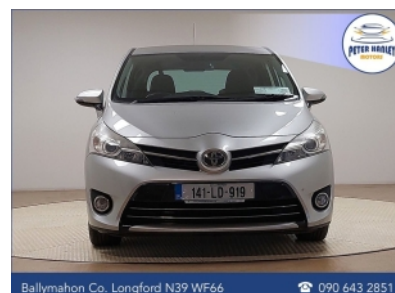

Toyota Verso

1.6 D-4d 112bhp Aura (7 Seater)

Price: €10450.00

Year: 2014

Mileage: 115,604MI

Vehicle Spec:

BODY TYPE: **MPV**

COLOUR: **Silver**

TRANS: **Manual**

OWNERS: **1**

DOORS: **5**

ENGINE: **1.6**

FUEL: **Diesel**

TAX: **€200.00**

Toyota Verso 1.6 D-4d 112bhp Aura (7 Seater)

TAXED UNTIL 03/25