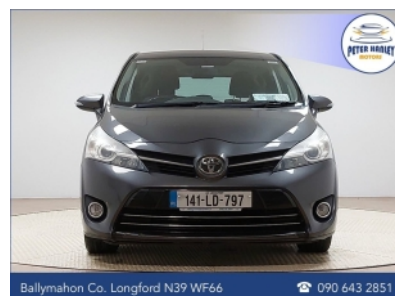

Toyota Verso

2.0 D-4d 125bhp Aura

Price: €10450.00

Year: 2014

Mileage: 150,614MI

Vehicle Spec:

BODY TYPE: **MPV**

COLOUR: **Grey**

TRANS: **Manual**

OWNERS: **1**

DOORS: **5**

ENGINE: **2.0**

FUEL: **Diesel**

TAX: **€270.00**

Toyota Verso 2.0 D-4d 125bhp Aura
7 SEATER

NCT UNTIL 11/25