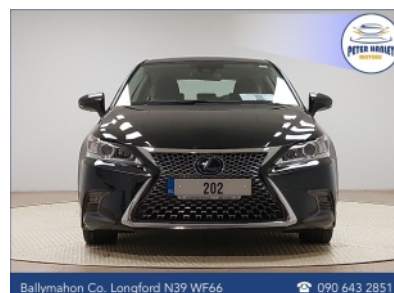

# Lexus CT

Price: €23450.00

Year: 2020

Mileage: 83,286MI

## Vehicle Spec:

BODY TYPE: **Hatchback**

COLOUR: **Black**

TRANS: **Automatic**

OWNERS: **1**

DOORS: **5**

ENGINE: **1.8**

FUEL: **Petrol Hybrid**