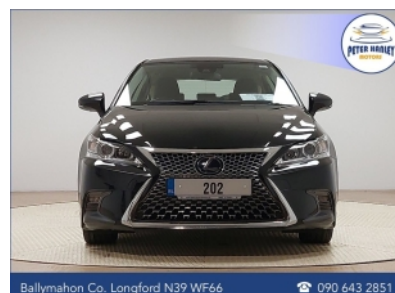

Lexus CT

Price: €23450.00

Year: 2020

Mileage: 83,286MI

Vehicle Spec:

BODY TYPE: **Hatchback**

COLOUR: **Black**

TRANS: **Automatic**

OWNERS: **1**

DOORS: **5**

ENGINE: **1.8**

FUEL: **Petrol Hybrid**

TAX: **€200.00**

Lexus CT Ct 200 H Cvt Entry 200 h Vvt-i Auto Start/stop
TWO YEAR NCT FROM THE DATE OF SALE!

- CARS FULLY SERVICED & VALETED.
- FULL PARTS & LABOUR WARRANTY.
- COMPETITIVE FINANCE PACKAGES (Hire Purchase).
- APPROVED SIMI DEALER.
- *Best Small Family Business of the Year - Silver Award 2023*
- FULL SIMI CAR HISTORY CHECK PROVIDED.
- OPEN MON-SAT.
- TRADE IN WELCOME. SEND YOUR TRADE IN DETAILS VIA WHATSAPP TO DAVID ON (086) 8222655 FOR IMMEDIATE VALUATION.
- FREE NATIONWIDE DELIVERY AVAILABLE.
- FAMILY RUN BUSINESS FOR OVER 35 YEARS.
- CALL DAVID (086) 8222655, PETER (086) 2589725 JUDE (090) 6432851 20 (2020)