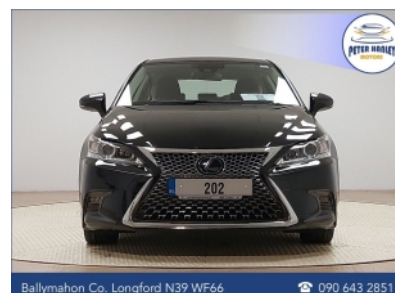

Lexus CT

Ct 200 H Cvt Entry 200 h Vvt-i Auto Star

Price: €24500.00

Year: 2020

Mileage: 83,286MI

Vehicle Spec:

BODY TYPE: **Hatchback**

COLOUR: **Black**

TRANS: **Manual**

OWNERS: **1**

DOORS: **5**

ENGINE: **2.0**

FUEL: **Petrol Hybrid**

TAX: **€200.00**

Lexus CT Ct 200 H Cvt Entry 200 h Vvt-i Auto Start/stop
TWO YEAR NCT FROM THE DATE OF SALE!

- CARS FULLY SERVICED & VALETED.
- FULL PARTS & LABOUR WARRANTY.
- COMPETITIVE FINANCE PACKAGES (Hire Purchase).
- APPROVED SIMI DEALER.
- *Best Small Family Business of the Year - Silver Award 2023*
- FULL SIMI CAR HISTORY CHECK PROVIDED.
- OPEN MON-SAT.
- TRADE IN WELCOME. SEND YOUR TRADE IN DETAILS VIA WHATSAPP TO DAVID ON (086) 8222655 FOR IMMEDIATE VALUATION.
- FREE NATIONWIDE DELIVERY AVAILABLE.
- FAMILY RUN BUSINESS FOR OVER 35 YEARS.
- CALL DAVID (086) 8222655, PETER (086) 2589725 JUDE (090) 6432851 20 (2020)