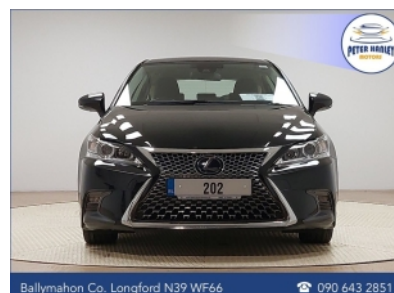

Lexus CT

Ct 200 H Cvt Entry 200 h Vvt-i Auto Star

Price: €23450.00

Year: 2020

Mileage: 83,286MI

Vehicle Spec:

BODY TYPE: **Hatchback**

COLOUR: **Black**

TRANS: **Manual**

OWNERS: **1**

DOORS: **5**

ENGINE: **1.8**

FUEL: **Petrol Hybrid**

TAX: **€200.00**

Lexus CT Ct 200 H Cvt Entry 200 h Vvt-i Auto Start/stop
TWO YEAR NCT FROM THE DATE OF SALE!

- CARS FULLY SERVICED & VALETED.
- FULL PARTS & LABOUR WARRANTY.
- COMPETITIVE FINANCE PACKAGES (Hire Purchase).
- APPROVED SIMI DEALER.
- *Best Small Family Business of the Year - Silver Award 2023*
- FULL SIMI CAR HISTORY CHECK PROVIDED.
- OPEN MON-SAT.
- TRADE IN WELCOME. SEND YOUR TRADE IN DETAILS VIA WHATSAPP TO DAVID ON (086) 8222655 FOR IMMEDIATE VALUATION.
- FREE NATIONWIDE DELIVERY AVAILABLE.
- FAMILY RUN BUSINESS FOR OVER 35 YEARS.
- CALL DAVID (086) 8222655, PETER (086) 2589725 JUDE (090) 6432851 20 (2020)