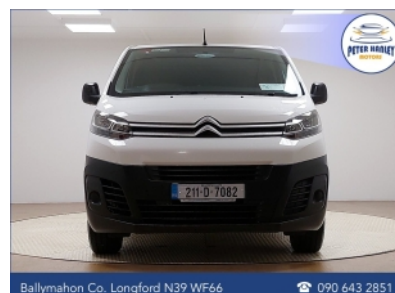

Citroen Dispatch

MWB 1.5 BlueHDi120 S&S 6MT

Price: €17950.00

Year: 2021

Mileage: 140,335KM

Vehicle Spec:

BODY TYPE: **MPV**

COLOUR: **White**

TRANS: **Manual**

OWNERS: **1**

DOORS: **4**

ENGINE: **1.5**

FUEL: **Diesel**

TAX: **€333.00**

€17,950 PRICE INCLUSIVE OF V.A.T.
CVRT UNTIL 01/25

Features Include: Electric windows front, Electric Mirrors, Radio/MP3/Bluetooth, Remote Central Locking, Multiple airbags, Immobiliser, ESP, Black Cloth Interior, ABS, Power steering, 5 Speed Gearbox.